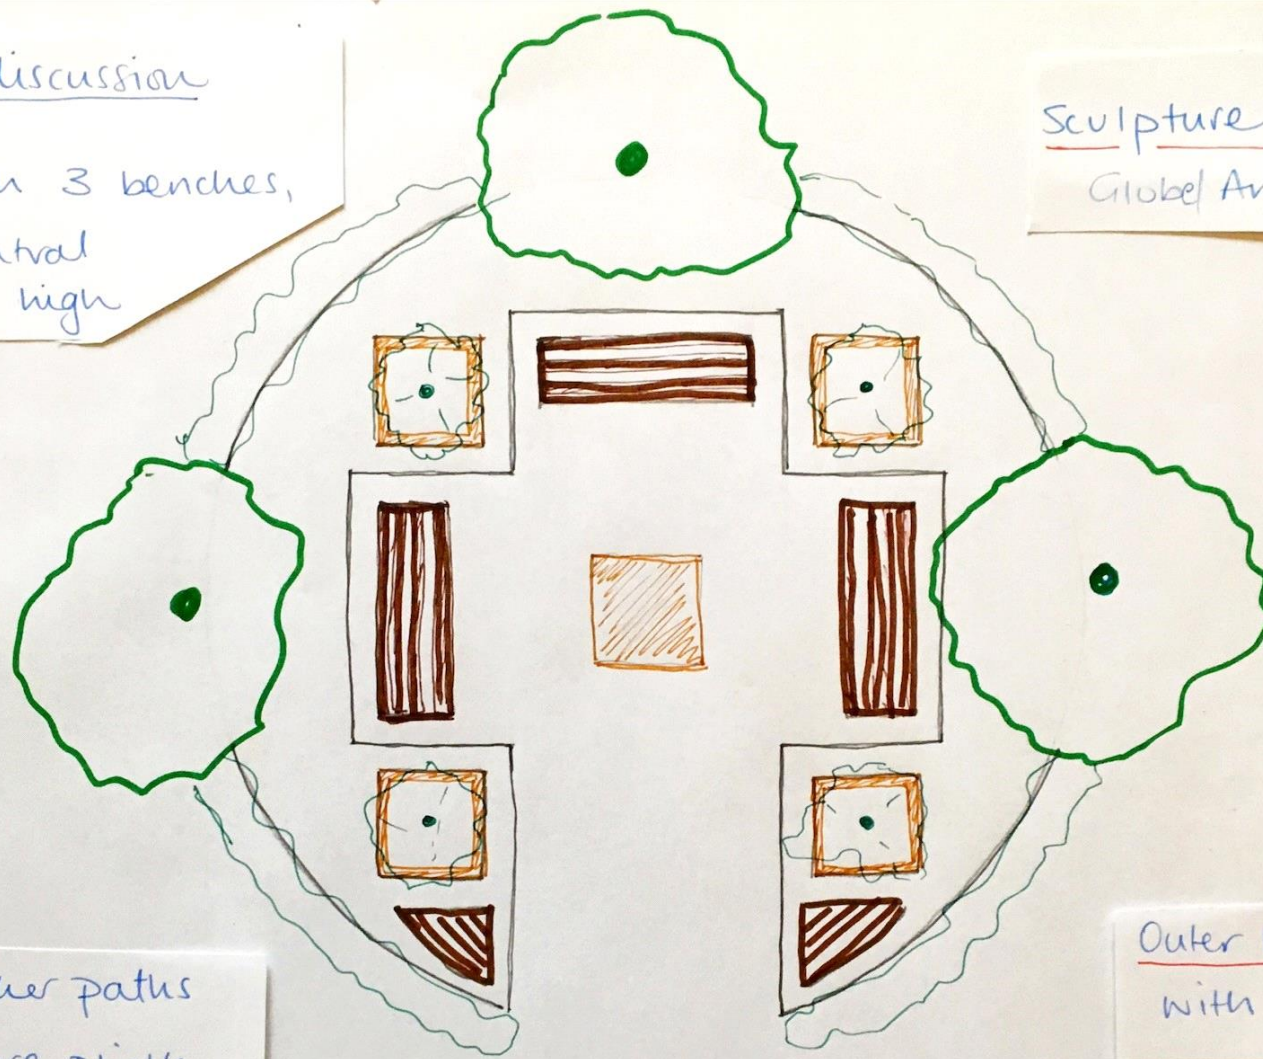

Draft Design for discussion

Circular garden with 3 benches,
4 planters and central
Sculpture. under 6' high

Sculpture Ideas
Globe Armillary

Outer border - native hedging
with silver birch trees

Path - same as other paths

Planters and sculpture plinth -
Same as walls in
Castle fields

Planting - year round interest,
bulbs, low maintenance

Rubbish and compost bins
to be provided.

Benches - recycled plastic, wood
or metal.

Wider memorial - opportunity for others
to plant a bulb with marker to
commemorate their loved one.

Name / Date
Steel stakes