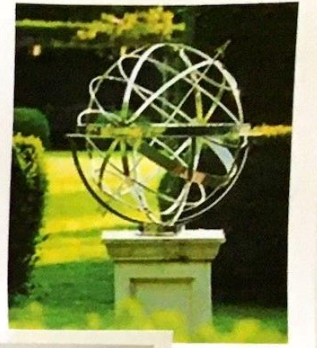

Draft Design for discussion

Circular garden with 3 benches,
4 planters and central
Sculpture. under 6' high

Sculpture Ideas
Globe Armillary

Outer border - native hedging
with silver birch trees

Path - same as other paths